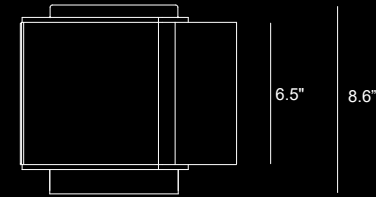

7010

7010LR

DIMENSIONS

7010

7010LR

1x12L Single Module Options

2 x 12L Double Module Options

The CYL-003 family of luminaires feature an elegantly rounded profile that is designed to complement a variety of architectural expressions.

The CYL-003 7010 & 7010LR luminaires provide a variety of illumination options with an elegant triangular profile and a durable all aluminum construction. Available as a up/down wall mount with a light reveal feature now available for both models, adding interest and illumination.