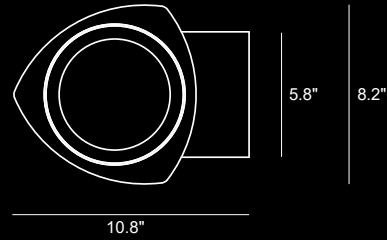

7010

7010LR

DIMENSIONS

7010

7010LR

1x12L Single Module Options

2 x 12L Double Module Options

The CYL-003 family of luminaires feature an elegantly rounded profile that is designed to complement a variety of architectural expressions.

The CYL-003 7010 & 7010LR luminaires provide a variety of illumination options with an elegant triangular profile and a durable all aluminum construction. Available as a up/down wall mount with a light reveal feature now available for both models, adding interest and illumination.