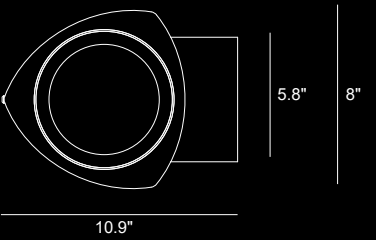

7010

7010LR

DIMENSIONS

7010

7010LR

1x12L Single Module Options

2 x 12L Double Module Options

The CYL-003 family of luminaires feature an elegantly rounded profile that is designed to complement a variety of architectural expressions.

The CYL-003 7010 & 7010LR luminaires provide a variety of illumination options with an elegant triangular profile and a durable all aluminum construction. Available as a up/down wall mount with a light reveal feature now available for both models, adding interest and illumination.