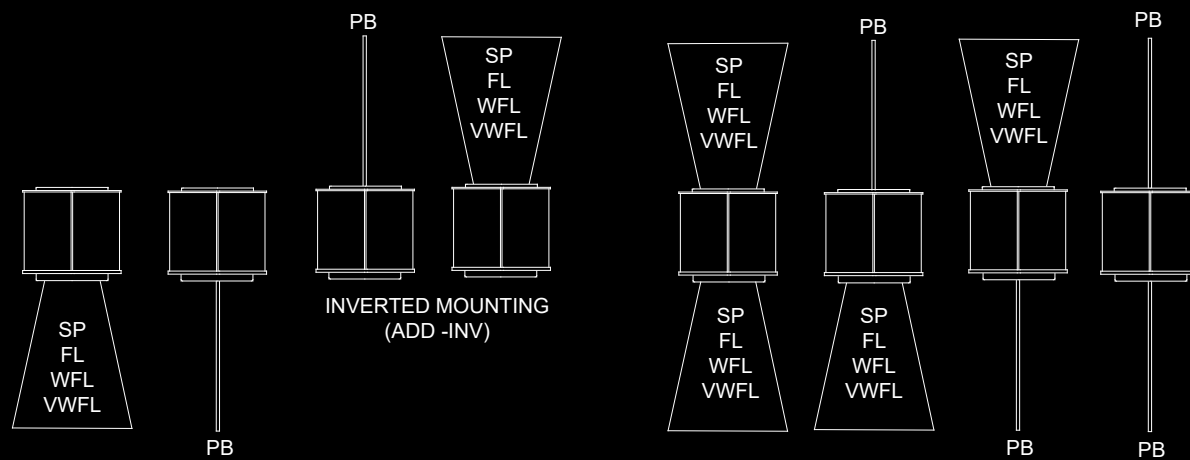

7010

7010LR

DIMENSIONS

7010

7010LR

1x12L Single Module Options

2 x 12L Double Module Options

The CYL-003 family of luminaires feature an elegantly rounded profile that is designed to complement a variety of architectural expressions.

The CYL-003 7010 & 7010LR luminaires provide a variety of illumination options with an elegant triangular profile and a durable all aluminum construction. Available as a up/down wall mount with a light reveal feature now available for both models, adding interest and illumination.

The pencil beam features a precision focused beam that highlights architectural detail, while other optics offer beam angles to provide area illumination. This fixture provides abundant illumination in a compact size.