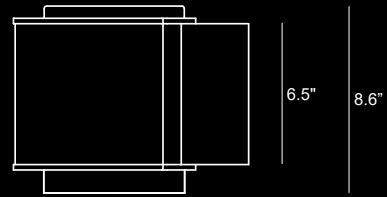

7010

7010LR

DIMENSIONS

7010

7010LR

1x12L Single Module Options

2 x 12L Double Module Options

The CYL-003 family of luminaires feature an elegantly rounded profile that is designed to complement a variety of architectural expressions.

The CYL-003 7010 & 7010LR luminaires provide a variety of illumination options with an elegant triangular profile and a durable all aluminum construction. Available as a up/down wall mount with a light reveal feature now available for both models, adding interest and illumination.