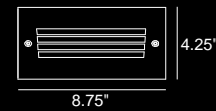

Mini - Exterior