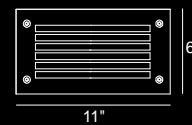

Midi - Exterior